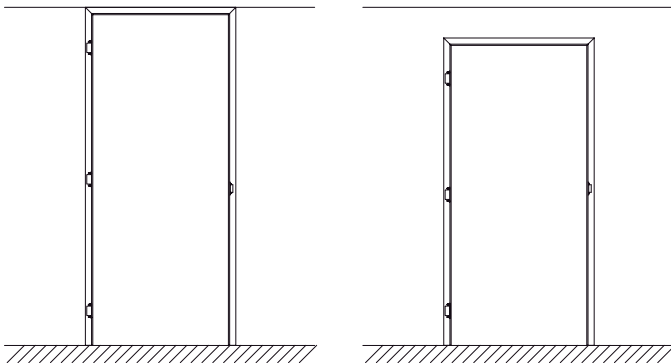

ECLISSE SYNTESIS® BATTENTE GLASS

TECHNICAL DETAILS

OPENINGS

PUSH DOOR

PULL DOOR

VERSION: WITH HEADER

ECLISSE SYNTESIS® BATTENTE GLASS is only available with header.

SUPPLY METHODS

ONLY FRAME

DOOR KIT

Includes hardware, gaskets, lock and anodized aluminium vertical profile (handle not included)