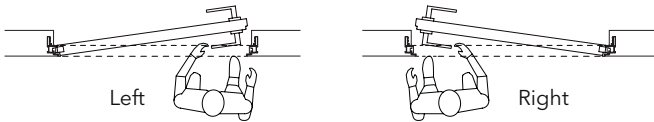

ECLISSE SYNTESIS® BATTENTE GLASS

TECHNICAL DETAILS

OPENINGS

PUSH DOOR

PULL DOOR

VERSION: WITH HEADER

ECLISSE SYNTESIS® BATTENTE GLASS is only available with header.

SUPPLY METHODS

ONLY FRAME

DOOR KIT

Includes hardware, gaskets, lock and anodized aluminium vertical profile (handle not included)