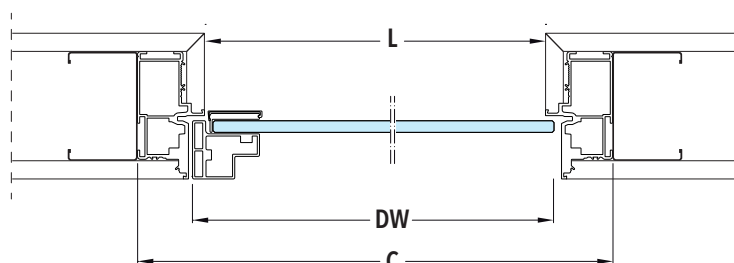

ECLISSE SYNTESIS® BATTENTE GLASS

SIZES

PUSH DOOR

PULL DOOR

DIMENSIONS

PASSAGE SIZE		OVERALL DIMENSIONS		DOOR GLASS - th 8 mm	
L	H	C	H1	DW	DH
600	2100/2400	692	2146/2446	616	2098/2398
650	2100/2400	742	2146/2446	666	2098/2398
700	2100/2400	792	2146/2446	716	2098/2398
750	2100/2400	842	2146/2446	766	2098/2398
800	2100/2400	892	2146/2446	816	2098/2398
850	2100/2400	942	2146/2446	866	2098/2398
900	2100/2400	992	2146/2446	916	2098/2398
950	2100/2400	1042	2146/2446	966	2098/2398
1000	2100/2400	1092	2146/2446	1016	2098/2398

Dimensions are given in mm.

NOTES

- ▶ Intervals for height every 50 mm, from 1650 mm to 2700 mm.
- ▶ If $H > 2200$ mm the door frame is fitted for 4 hinges.
- ▶ Install at finished floor level.