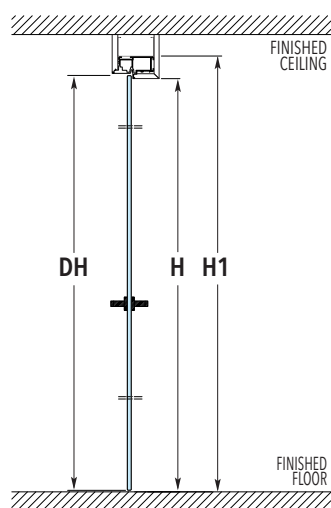

ECLISSE SYNTESIS® BATTENTE GLASS

SIZES

PUSH DOOR

PULL DOOR

DIMENSIONS

PASSAGE SIZE		OVERALL DIMENSIONS		DOOR GLASS - th 8 mm	
L	H	C	H1	DW	DH
600	2100/2400	692	2146/2446	616	2098/2398
650	2100/2400	742	2146/2446	666	2098/2398
700	2100/2400	792	2146/2446	716	2098/2398
750	2100/2400	842	2146/2446	766	2098/2398
800	2100/2400	892	2146/2446	816	2098/2398
850	2100/2400	942	2146/2446	866	2098/2398
900	2100/2400	992	2146/2446	916	2098/2398
950	2100/2400	1042	2146/2446	966	2098/2398
1000	2100/2400	1092	2146/2446	1016	2098/2398

Dimensions are given in mm.

NOTES

- ▶ Intervals for height every 50 mm, from 1650 mm to 2700 mm.
- ▶ If $H > 2200$ mm the door frame is fitted for 4 hinges.
- ▶ Install at finished floor level.