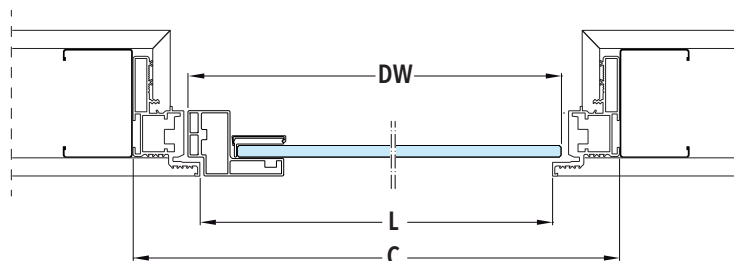

ECLISSE SYNTESIS® BATTENTE GLASS

SIZES

PUSH DOOR

PULL DOOR

DIMENSIONS

PASSAGE SIZE		OVERALL DIMENSIONS		DOOR GLASS - th 8 mm	
L	H	C	H1	DW	DH
600	2100/2400	692	2146/2446	616	2098/2398
650	2100/2400	742	2146/2446	666	2098/2398
700	2100/2400	792	2146/2446	716	2098/2398
750	2100/2400	842	2146/2446	766	2098/2398
800	2100/2400	892	2146/2446	816	2098/2398
850	2100/2400	942	2146/2446	866	2098/2398
900	2100/2400	992	2146/2446	916	2098/2398
950	2100/2400	1042	2146/2446	966	2098/2398
1000	2100/2400	1092	2146/2446	1016	2098/2398

Dimensions are given in mm.

NOTES

- ▶ Intervals for height every 50 mm, from 1650 mm to 2700 mm.
- ▶ If $H > 2200$ mm the door frame is fitted for 4 hinges.
- ▶ Install at finished floor level.