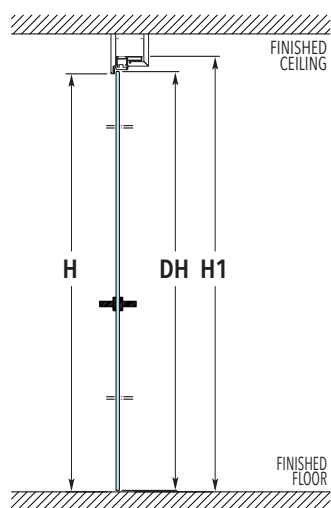

ECLISSE SYNTESIS® BATTENTE GLASS

SIZES

PUSH DOOR

PULL DOOR

DIMENSIONS

PASSAGE SIZE		OVERALL DIMENSIONS		DOOR GLASS - th 8 mm	
L	H	C	H1	DW	DH
600	2100/2400	692	2146/2446	616	2098/2398
650	2100/2400	742	2146/2446	666	2098/2398
700	2100/2400	792	2146/2446	716	2098/2398
750	2100/2400	842	2146/2446	766	2098/2398
800	2100/2400	892	2146/2446	816	2098/2398
850	2100/2400	942	2146/2446	866	2098/2398
900	2100/2400	992	2146/2446	916	2098/2398
950	2100/2400	1042	2146/2446	966	2098/2398
1000	2100/2400	1092	2146/2446	1016	2098/2398

Dimensions are given in mm.

NOTES

- ▶ Intervals for height every 50 mm, from 1650 mm to 2700 mm.
- ▶ If $H > 2200$ mm the door frame is fitted for 4 hinges.
- ▶ Install at finished floor level.